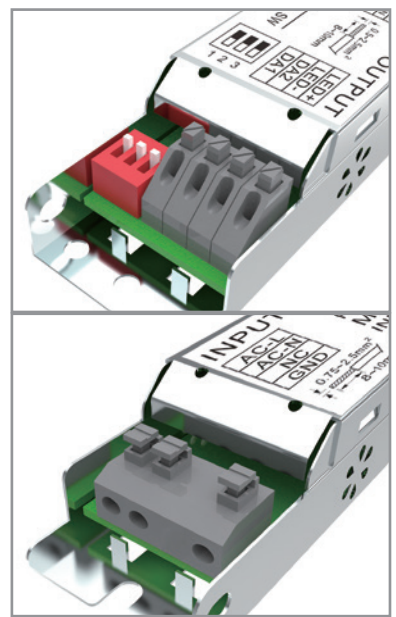

Connection

Model #	Order Code	Input Voltage VAC	Power Factor	Output Voltage/VDC	Output Current/mA	Dimming	THDi	Flicker Percentage	Housing Size (mm)
L324-40500VD-F	4.DR.054.001	110-277V	>0.9@450mA,35V	20-40[27-35V]	350 400 450 500	0-10V	<18%	<30%	L3: 195x31x22
L438-40800VD-F	4.DR.055.001	110-277V	>0.9@650mA,35V	20-40[27-35V]	500 550 600 650 700 750 800	0-10V	<18%	<30%	L4:245x31x22
L558-401250VD-F	4.DR.056.001	110-277V	>0.9@1000mA,35V	20-40[27-35V] 20-38[27-35V]	900 950 1000 1050 1100 1150 1200 1250	0-10V	<18%	<30%	L5:245x31x22

Kinglumi has set its social networks on Facebook, LinkedIn, Youtube and Twitter, new products and company news will be posted on all these platform. It would be a pleasure to meet you there, and you can "share" and "like" what you are interested in.

www.facebook.com

www.linkedin.com

www.youtube.com

www.twitter.com

Add: Bldg 3,Nangang Third Industrial Zone,Tangtou,Shiyan Town,Bao'an District,Shenzhen City,China 518108
Tel: 0086-755-29516789 33985808
E-mail: sales@kinglumi.com
Fax: 0086-755-29516759
Http: //www.kinglumi.com

Working hours: From Monday to Friday 8:30 to 18:00