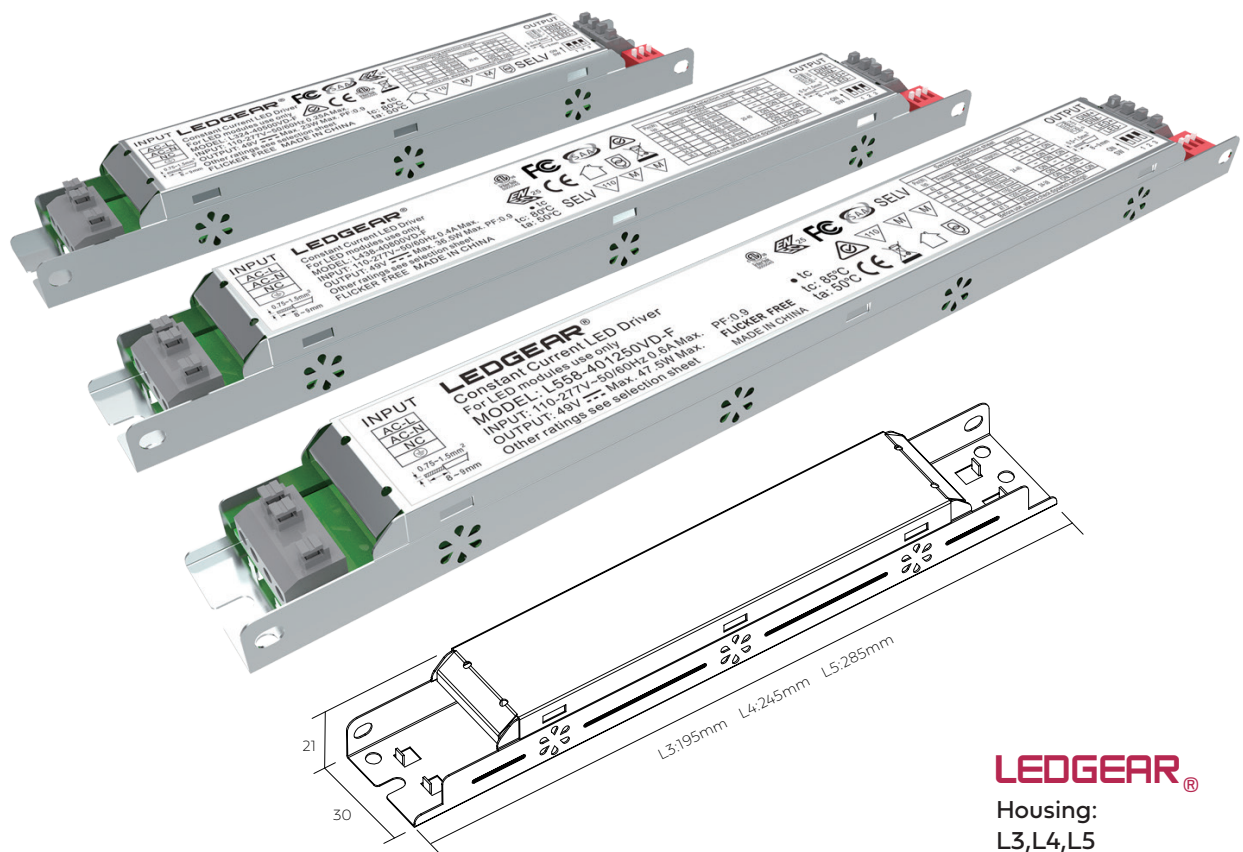

## LED LINEAR DRIVER

LEDGEAR® linear driver LED driver portfolio covers a wide variety of power and dimming range that provide a simple cost-effective solution. They provide the ultimate flexibility with power levels from 7W-48W for all possible applications, regardless of control method: 1-10V dimming. The DIP switches allows the lighting manufacturers to adjust the output current.

**7W-48W**  
Constant Current

**1-10V**  
Dimming

**110-277Vac**

**Application**  
For LED linear light in office, education, supermarket, public building and hospitality applications